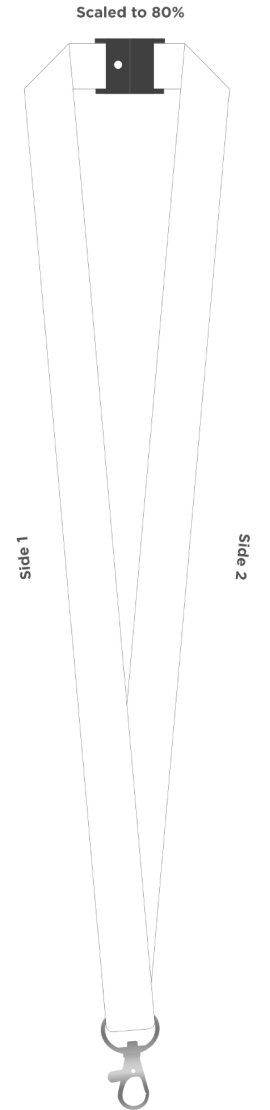

FULL COLOUR LANYARD

20x900mm

Material

- ☐ Smooth
- ☐ Ribbed
- ☐ Tubular
- ☐ rPET

Print

(2 sided print as standard)

- ☐ 0000c Base Colour
- ☐ One Side
- ☐ Two Side

Attachments

(Dog clip as standard)

- ☐ Dog Clip
- ☐ Tension Clip
- ☐ Lobster Clip
- ☐ Croc Clip
- ☐ Split Ring

IMPORTANT SAFETY NOTICE