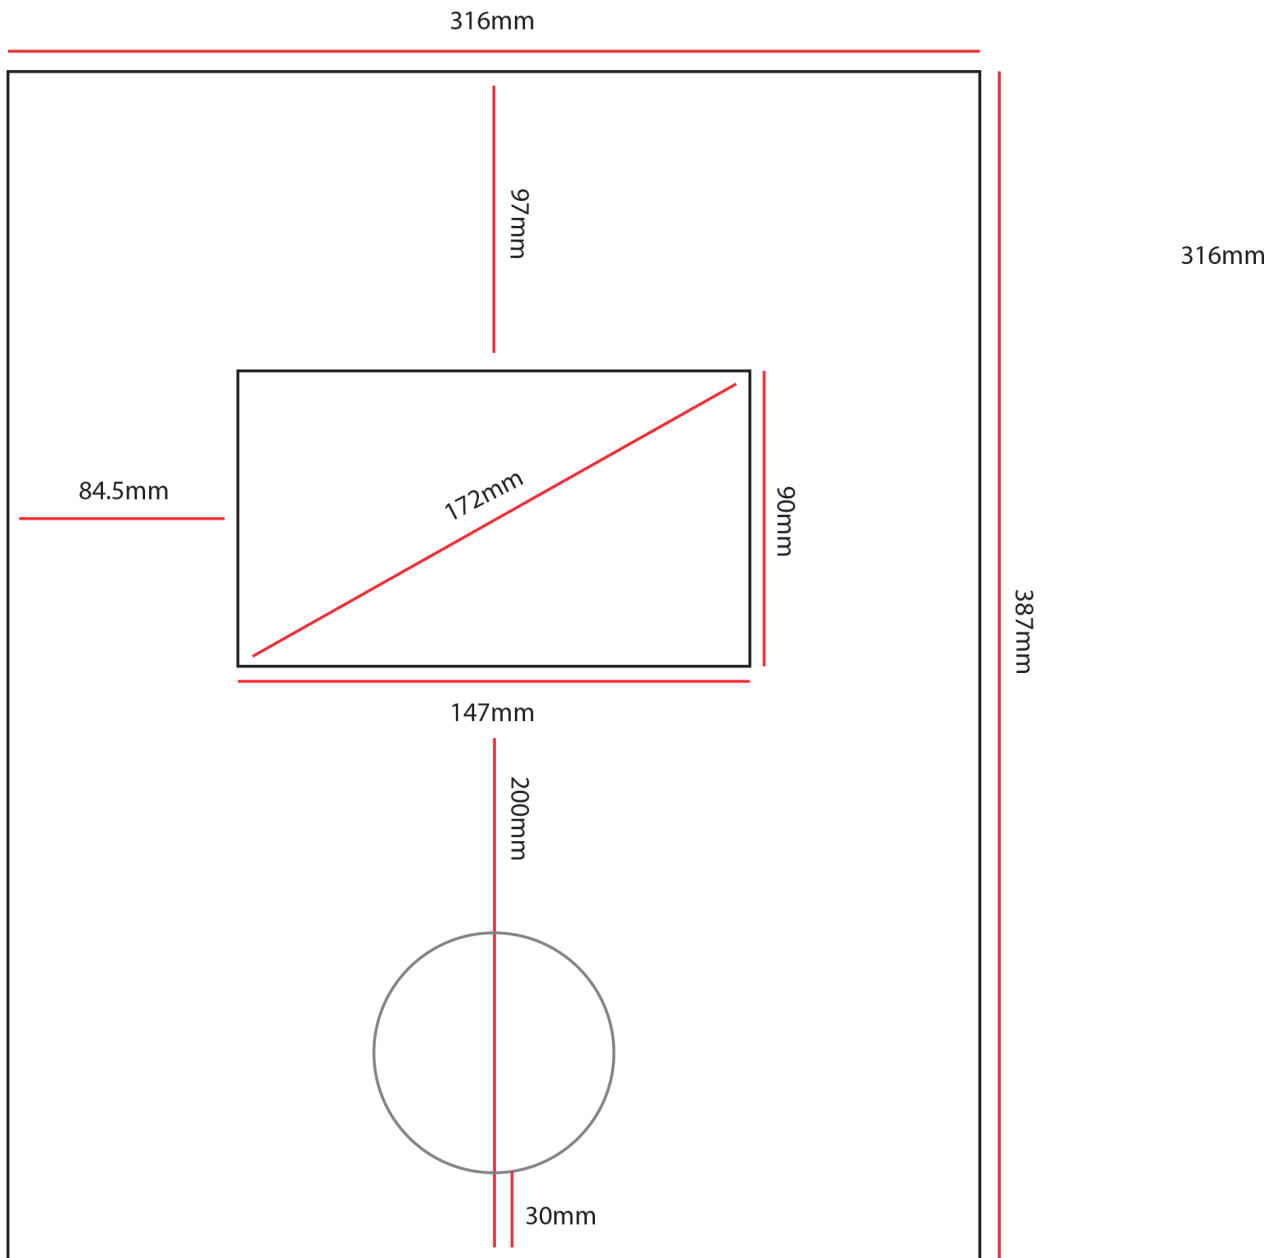

# FLOORSTAND FASCIA

PORTRAIT

147mm

Reccomended Vinyl  
Logo Position

70mm

147mm x 70mm